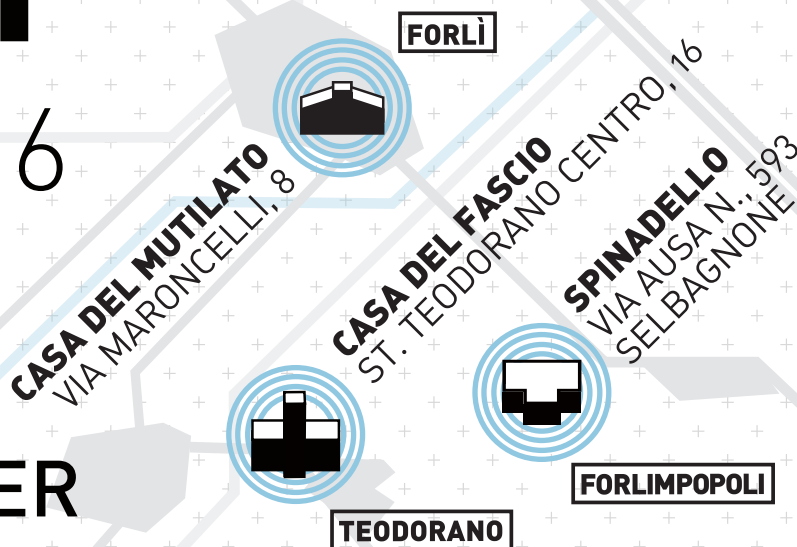

TOTALLY LOST 2016

A WIDESPREAD EXHIBITION

9TH-25TH SEPTEMBER
MAKE YOURSELF FREE

ORARIO APERTURA MOSTRE

	VEN	SAB	DOM	VEN	SAB	DOM	VEN	SAB	DOM
	09	10	11	16	17	18	23	24	25
	18 ⁰⁰ 23 ⁰⁰	18 ⁰⁰ 23 ⁰⁰	16 ⁰⁰ 22 ⁰⁰	18 ⁰⁰ 23 ⁰⁰	18 ⁰⁰ 23 ⁰⁰	16 ⁰⁰ 22 ⁰⁰	18 ⁰⁰ 23 ⁰⁰	18 ⁰⁰ 23 ⁰⁰	16 ⁰⁰ 22 ⁰⁰
	/	15 ⁰⁰ 23 ⁰⁰	10 ⁰⁰ 21 ⁰⁰	/	15 ⁰⁰ 19 ⁰⁰	15 ⁰⁰ 19 ⁰⁰	/	/	/
	/	15 ⁰⁰ 19 ⁰⁰	15 ⁰⁰ 19 ⁰⁰	/	15 ⁰⁰ 19 ⁰⁰	15 ⁰⁰ 19 ⁰⁰	/	/	/